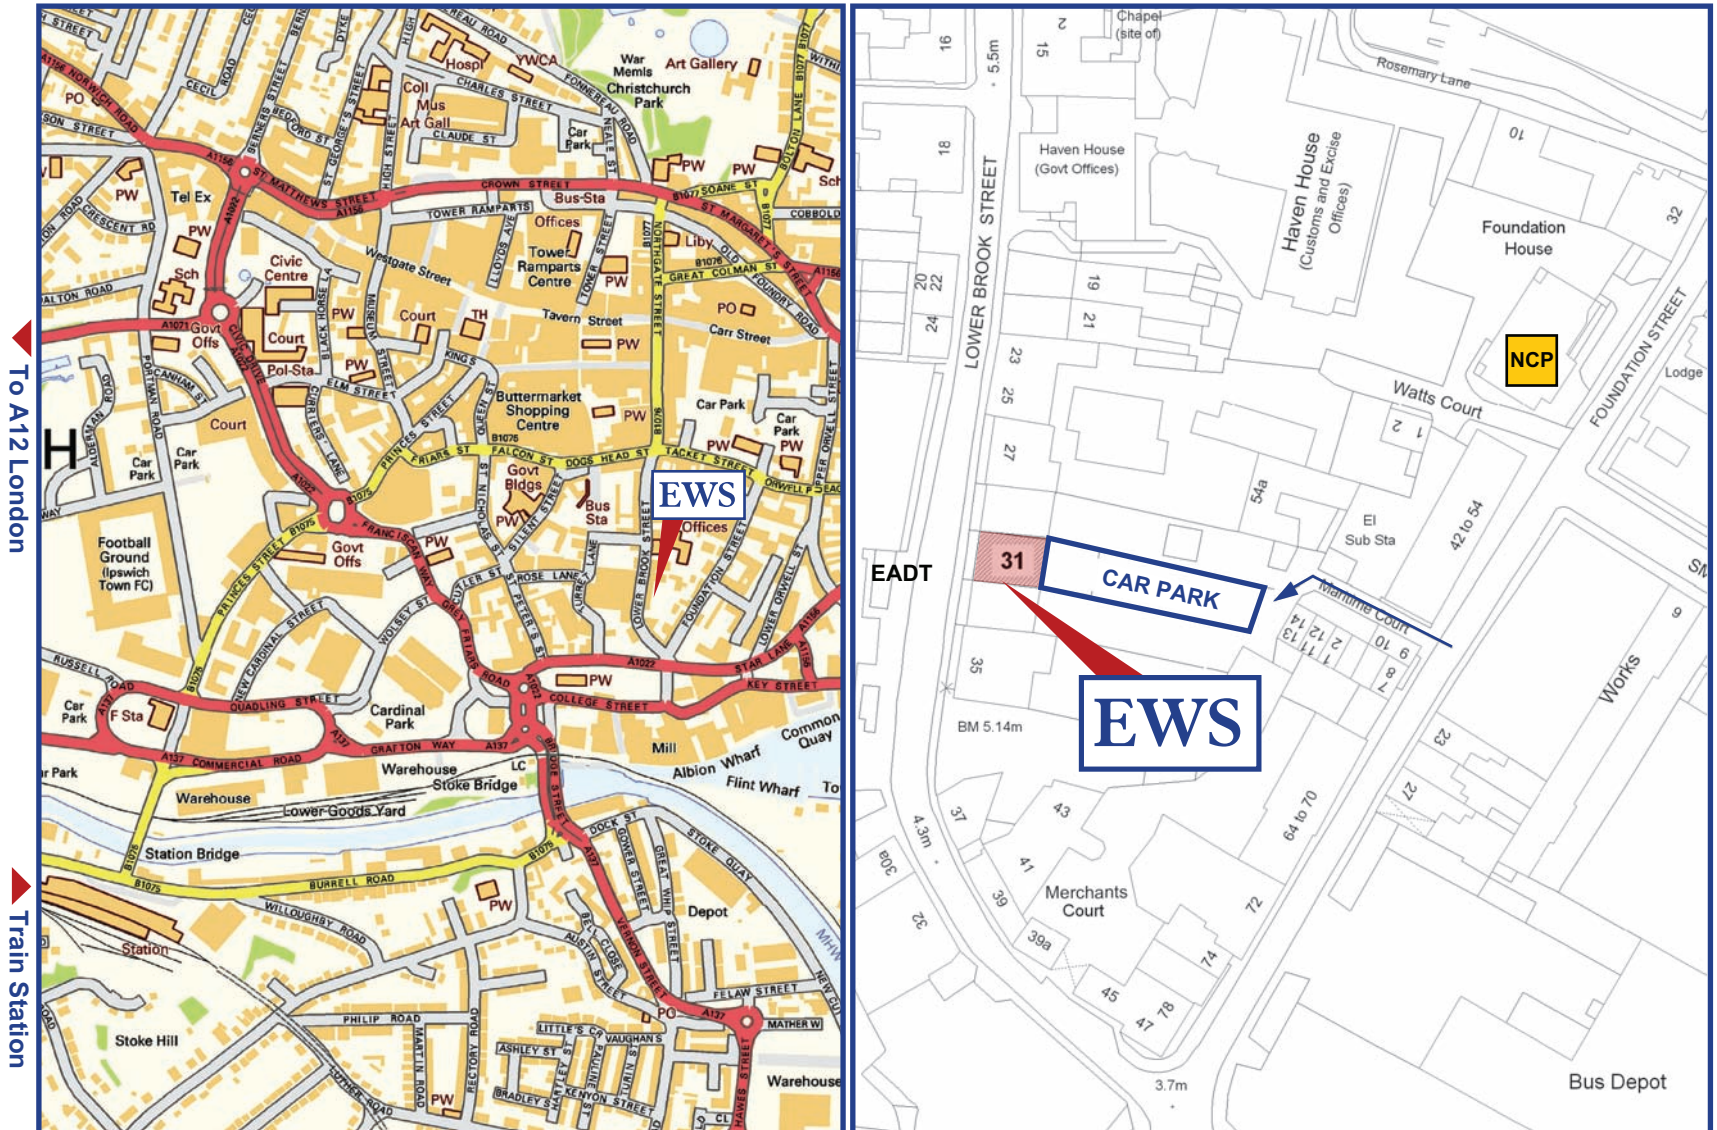

EWS

CHARTERED SURVEYORS

How to find us

Directions to EWS Chartered Surveyors,
31 Lower Brook Street, Ipswich IP4 1AQ

Our offices can be found at 31 Lower Brook Street, Ipswich IP4 1AQ, opposite the offices of the East Anglian Daily Times.

Visitor parking is available to the rear of the premises which can be accessed via the driveway adjacent to the two storey brick building occupied by Papworth Trust at 42-54 Foundation Street IP4 1BN

T. 01473 216200

To A14 Felixstowe/The Midlands