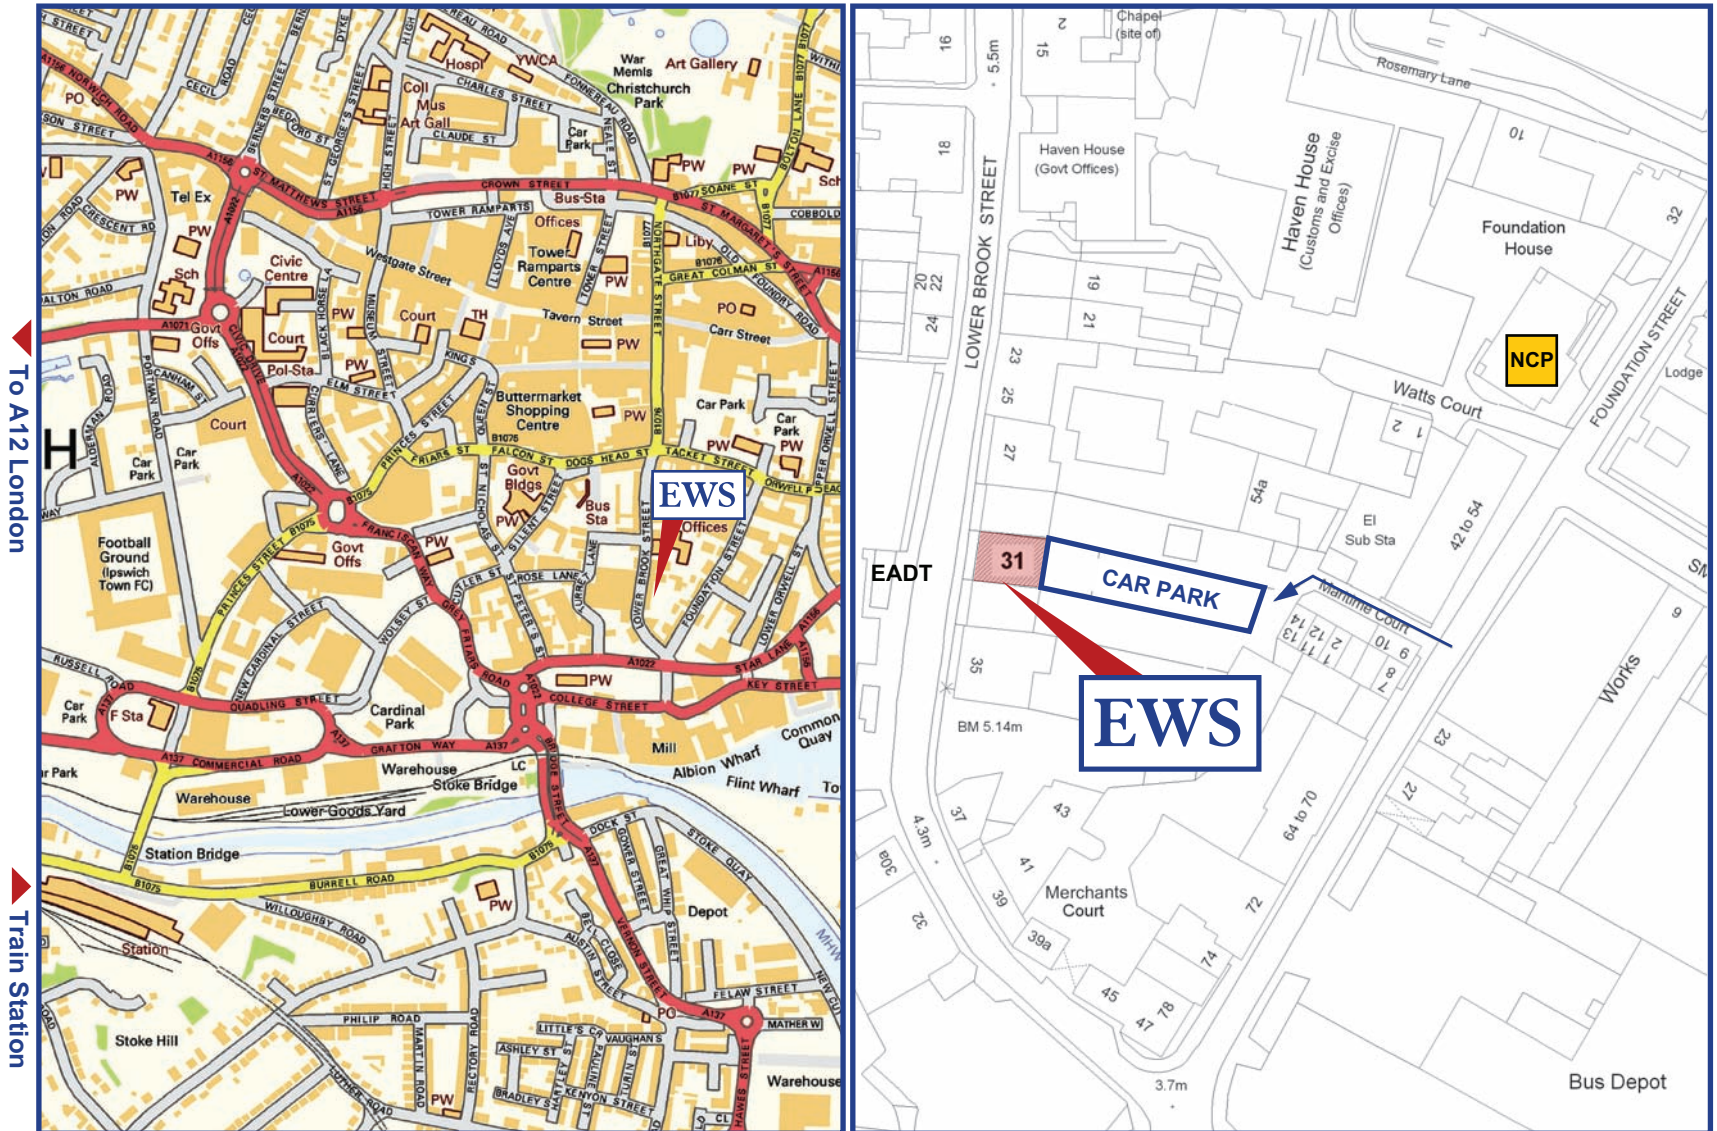

EWS

CHARTERED SURVEYORS

How to find us

Directions to EWS Chartered Surveyors,
31 Lower Brook Street, Ipswich IP4 1AQ

Our offices can be found at 31 Lower Brook Street, Ipswich IP4 1AQ, opposite the offices of the East Anglian Daily Times.

Visitor parking is available to the rear of the premises which can be accessed via the driveway adjacent to the two storey brick building occupied by Papworth Trust at 42-54 Foundation Street IP4 1BN

T. 01473 216200

To A14 Felixstowe/The Midlands